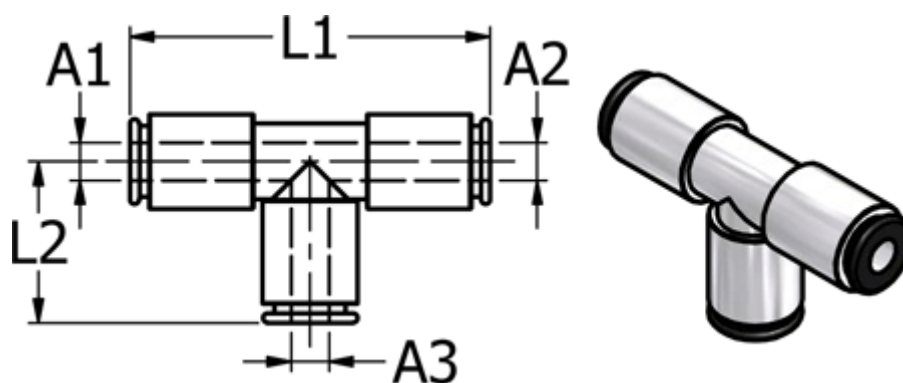

Article number: 586749003

Description: Push-in fitting 749.003, Ø3 /Ø3 /Ø3
Tee connector

Measures

Ext. hose diameter A1 = 3

Ext. hose diameter A2 = 3

Ext. hose diameter A3 = 3

L1 = 20.8

L2 = 10.4